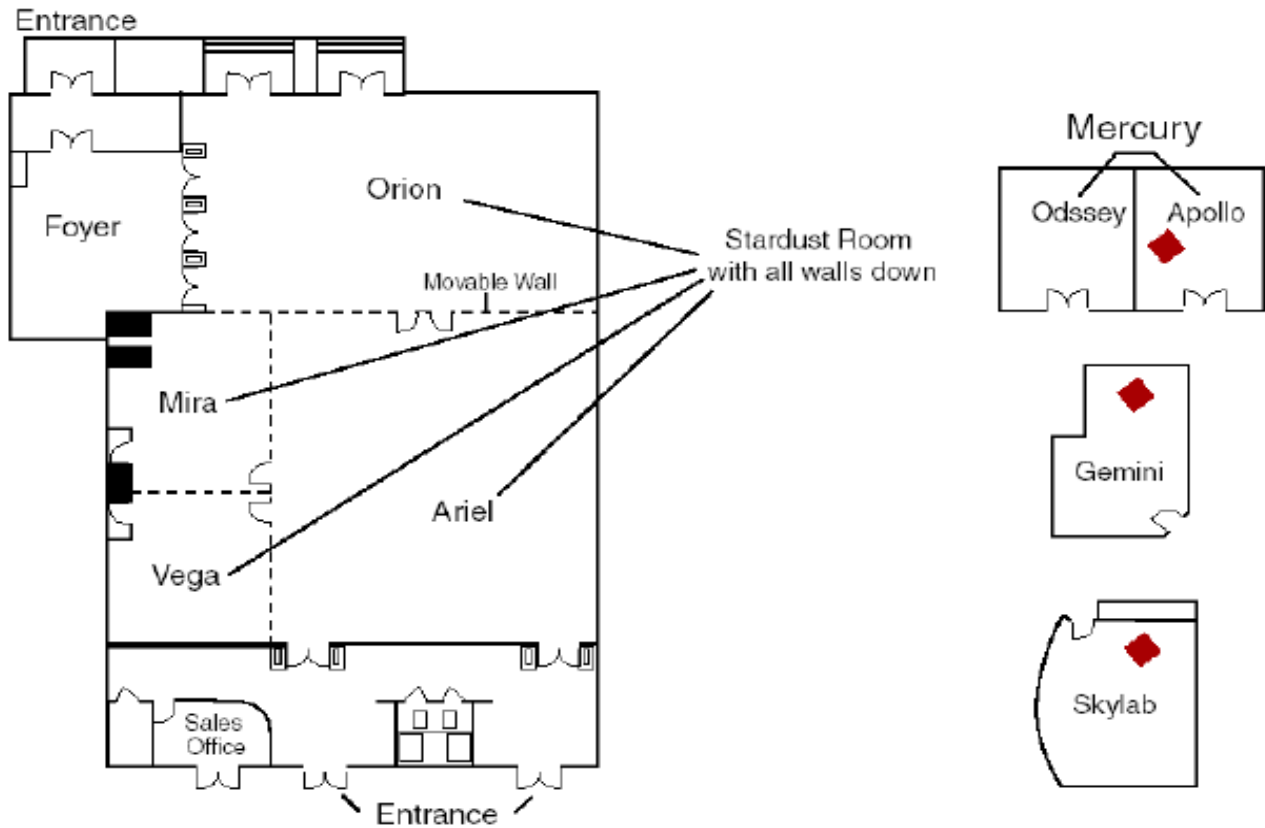

Foxboro Conference Center

Room Name	Mtg. Sq. Ft.	Dimensions	Ceiling	Rounds	Theater	Classroom
Orion	1855	53 x 35	11 ft	115	150	72
Ariel	2070	45 x 45	11 ft	160	175	108
Mira	760	19 x 40	11 ft	24	30	16
Vega	760	19 x 40	11 ft	24	30	16
Stardust	5120	80 x 64	11 ft	350	400	275
Apollo	360	18 x 20	9 ft.	N/A	20	8
Odyssey	360	18 x 20	9 ft.	N/A	20	8
Mercury	700	20 x 35	9 ft.	N/A	50	25
Gemini	350	25 x 14	9 ft.	N/A	N/A	N/A
Skylab	234	13 x 18	9 ft.	N/A	N/A	N/A