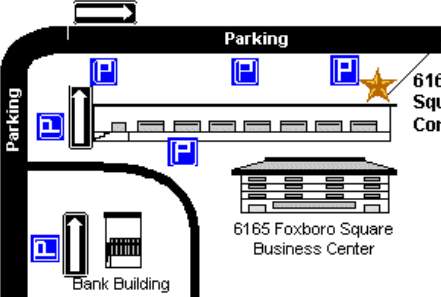

From 62nd Street  
turn onto Crecent  
Chase and take  
the first right into  
Foxboro Square  
Center.

Turn right onto  
Crecent Chase  
and then an  
immediate left  
into Foxboro  
Square Center

Keep to the left and follow  
the road around to the front  
of 6163 to the conference  
center entrance and  
parking.

Take the 86th  
street exit off  
I35/80  
approximately 1  
mile North to the  
intersection of  
86th and 62  
street.

The Conference Center Is  
Located In The One Story  
Building. The Building  
Number Is 6163 And The  
Entrance Is On The North  
West Side Of The Building  
Facing 62nd Street.  
WELCOME!